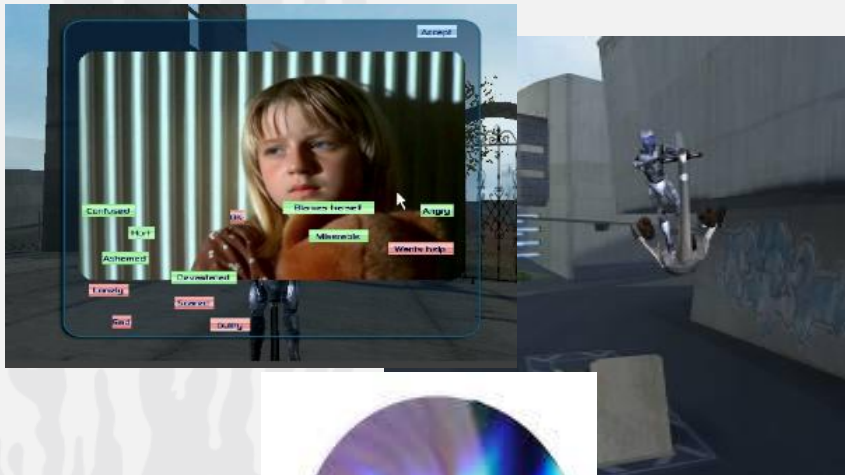

Includes:

- PC with 3D Game installed “Plug and Play”
- Plugins for standard interaction systems
- Product Support
- New Releases

Price: 1.400 Euro

Replay Project

Simple Replay Game

Includes:

- 3D Game software to install
- Plugins for standard interaction systems